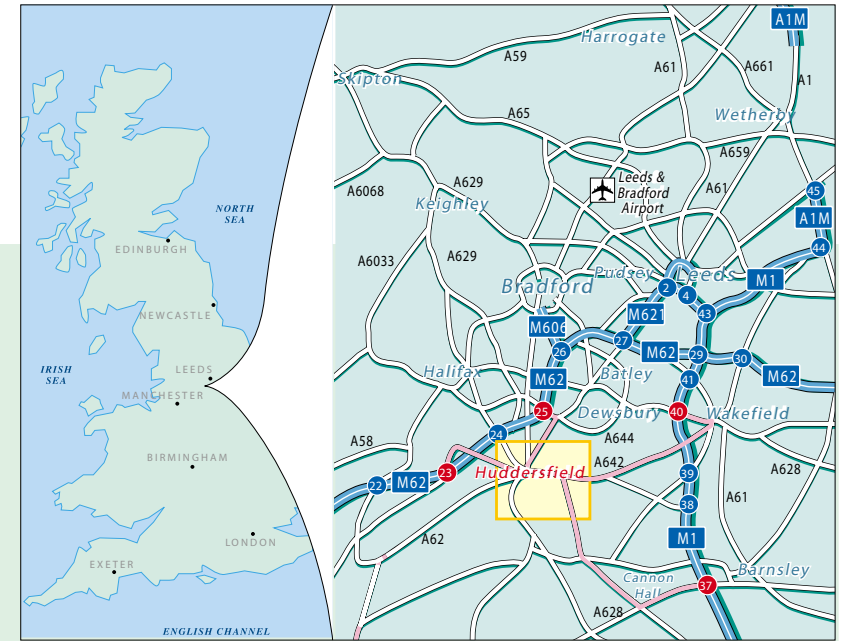

Reliance Precision Limited

Rowley Mills, Penistone Road, Lepton,
Huddersfield HD8 0LE England

Tel: +44 (0) 1484 601 000 Fax: +44 (0) 1484 601 001 www.reliance.co.uk

Public Transport

Wakefield Station
25 minutes by taxi.

Manchester Airport
1 hour by road.
Leeds/Bradford Airport
1 hour by road.

Leeds Motorway (M62 East)
Ring Road
Brighouse Bradford (A64)
Town Centre

Oldham (A62)	Bradford (A641)
Wakefield (A642)	Halifax (A629)
Sheffield (A629)	Rochdale (A640)
(M1)	(M62)

WATERLOO

Wakefield (A642)	Sheffield (A629)
Barnsley (A637)	(M1)

0017
2,7 km

Ring Road

M'way (M1)	Bradford (A62 (A641))
(M62)	Halifax (A629)
	Sheffield (A629)
	Rochdale (A640)
	Wakefield (A642)

Sheffield (A629)

Ring Road (M62)	University
Wakefield (A642)	Town Centre
(M1)	

0000
0,0 km

Wakefield (A642)

Barnsley (A637)	Sheffield (A629)
(M1)	

0017
2,7 km

Huddersfield (A642)

Penistone (B6433)	(A629)
-------------------	--------