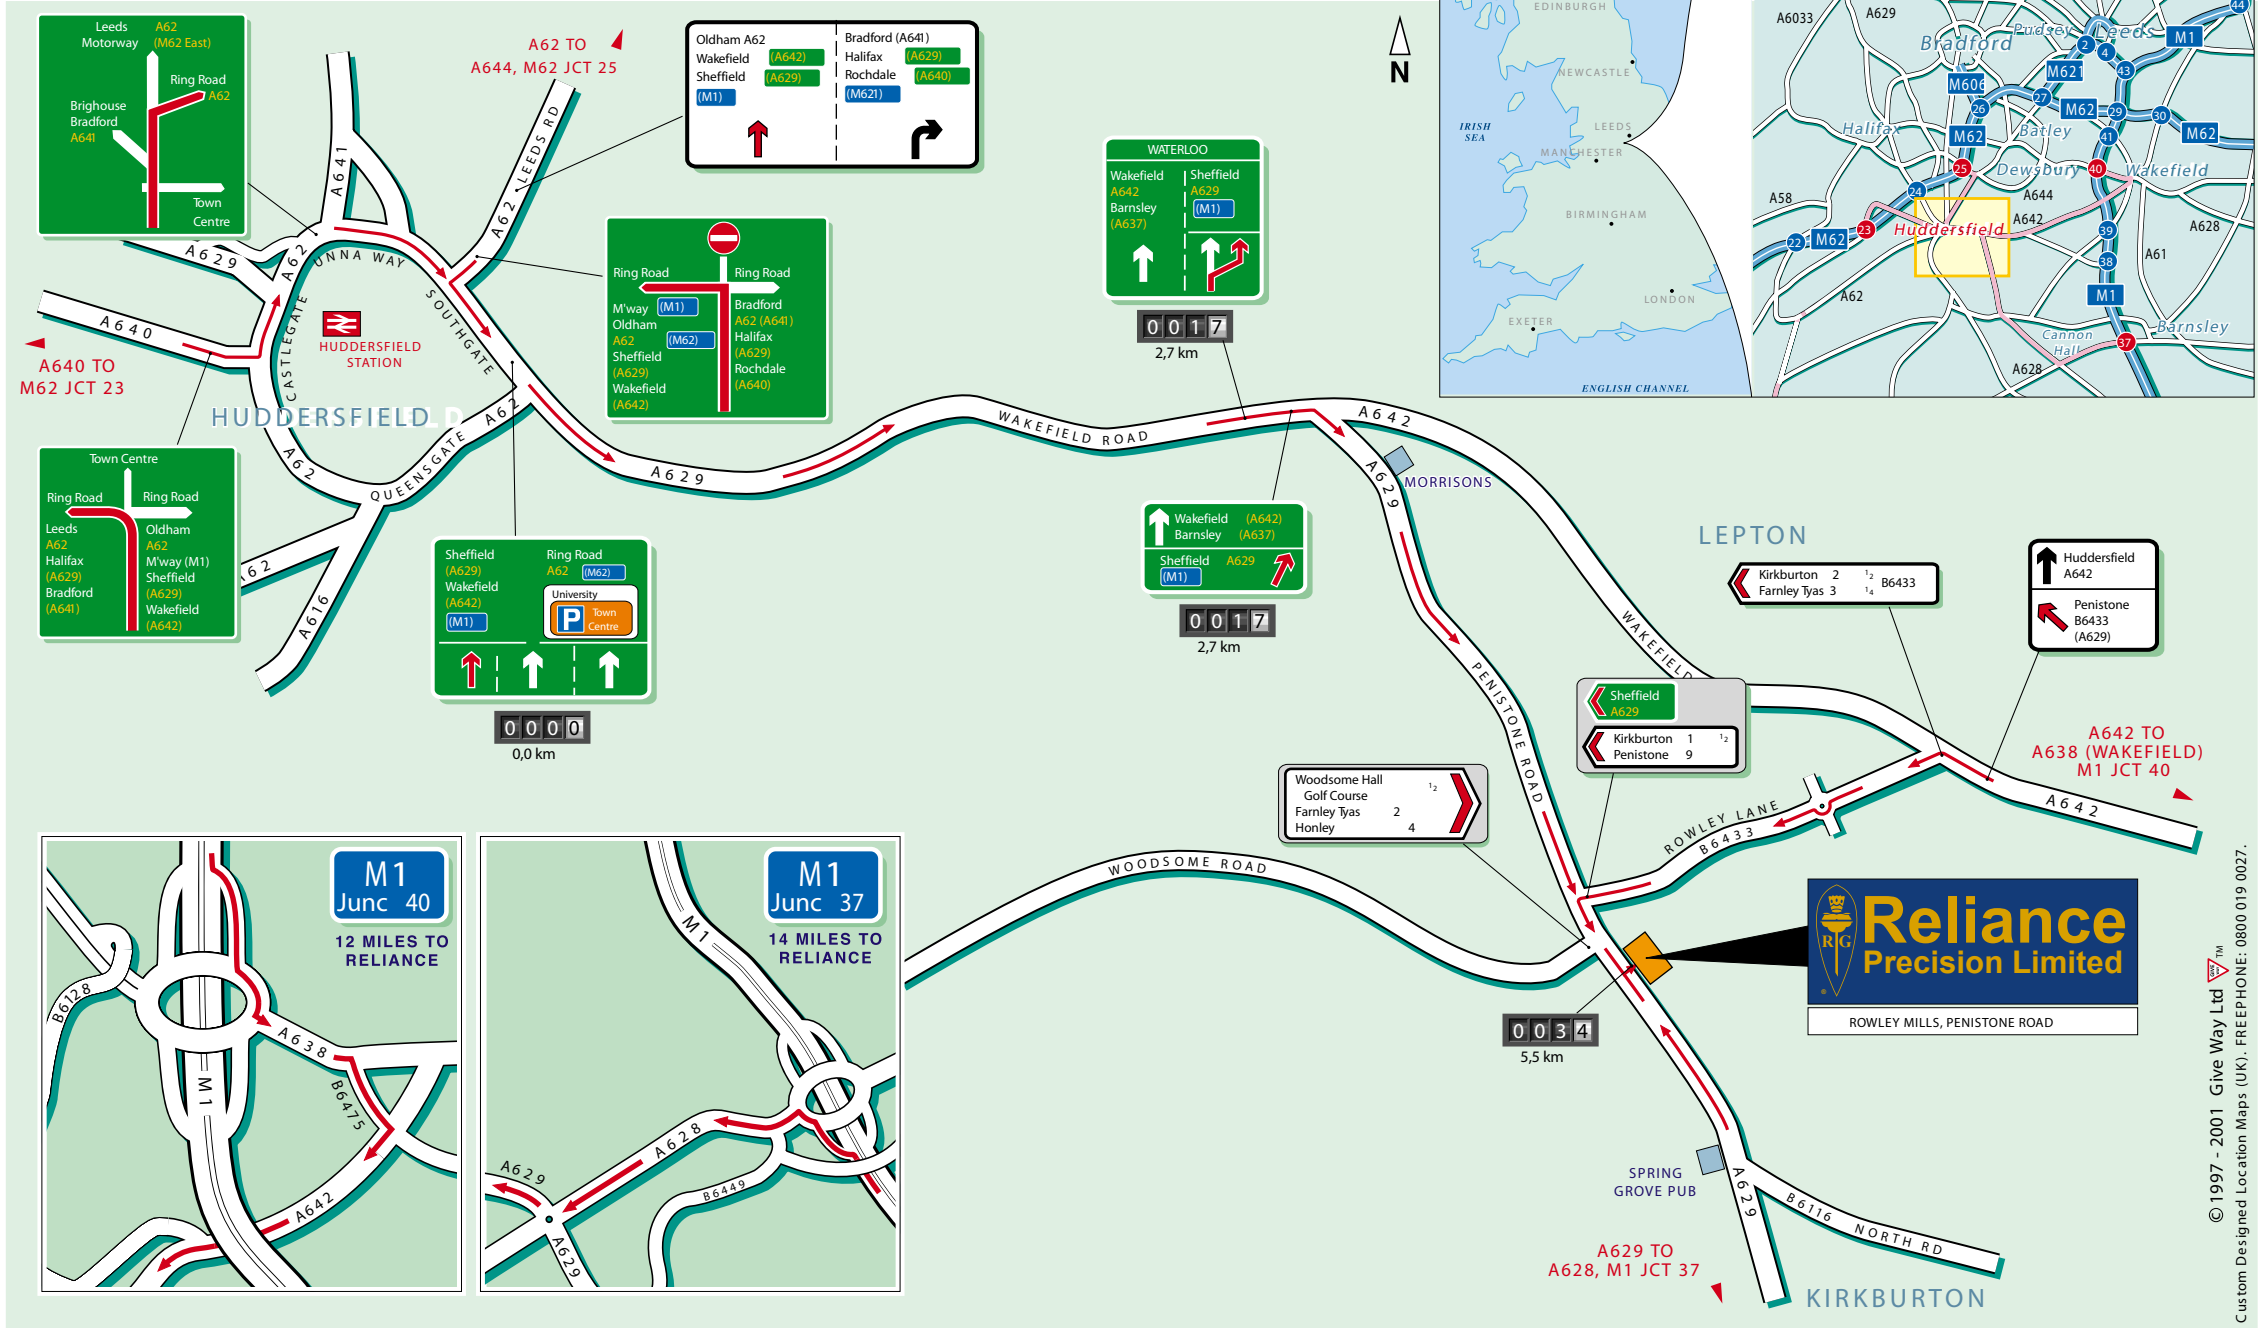

Manchester Airport
1 hour by road.
Leeds/Bradford Airport
1 hour by road.

Leeds Motorway (M62 East)
Ring Road
Brighouse Bradford (A64)
Town Centre

Oldham (A62)	Bradford (A641)
Wakefield (A642)	Halifax (A629)
Sheffield (A629)	Rochdale (A640)
(M1)	(M62)

WATERLOO

Wakefield (A642)	Sheffield (A629)
Barnsley (A637)	(M1)

0017
2,7 km

Ring Road

M'way (M1)	Bradford (A62 (A641))
(M62)	Halifax (A629)
	Sheffield (A629)
	Rochdale (A640)
	Wakefield (A642)

Sheffield (A629)

Ring Road (M62)	University
Wakefield (A642)	Town Centre
(M1)	

0000
0,0 km

Wakefield (A642)

Barnsley (A637)	Sheffield (A629)
(M1)	

0017
2,7 km

Huddersfield (A642)

Penistone (B6433)	(A629)
-------------------	--------

Sheffield (A629)

Kirkburton (1 1/2)	Penistone (9)
--------------------	---------------

Woodsome Hall Golf Course (1/2)

Farnley Tyas (2)	Honley (4)
------------------	------------

M1 Junc 40
12 MILES TO RELIANCE